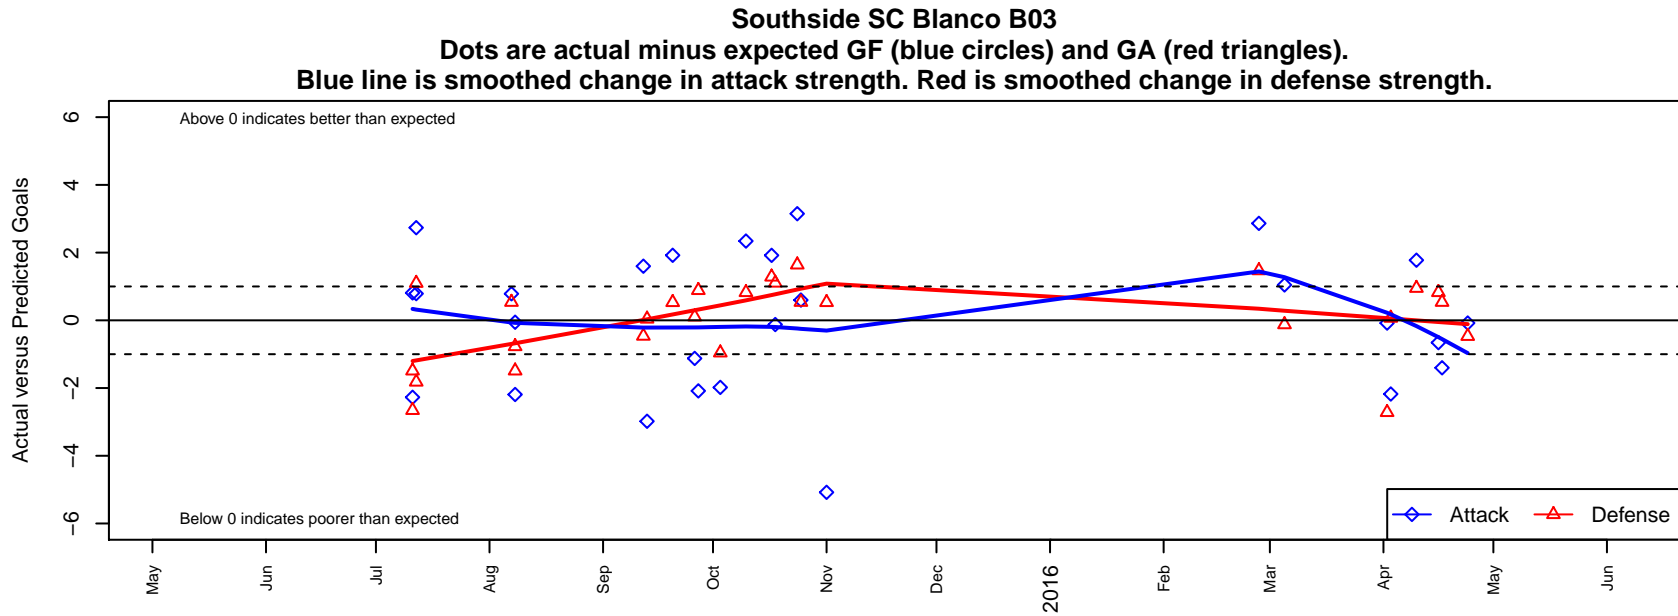

Southside SC Blanco B03

Southside SC
 Tigard, OR
 B03 total strength=616
 attack=0.72 defense=0.39
 fall league = PTT B03 Div 2 White
 spr league = Spr OYS B03 Div 2 White

alt names used:
 SSC Blanco
 SSC 03 Blanco – BU12
 SSC 03 Blanco – BU12
 SSC BLANCO

Venues played:
 2015 PCU Summer Classic U12 Silver Red
 2015 Chinook Cup U12
 2015 PTT B03 Division 2 White
 2015 Spr OYS B03 Division 2 White

**attack and defense variance (black dot)
relative to other teams
and top 10 in region**