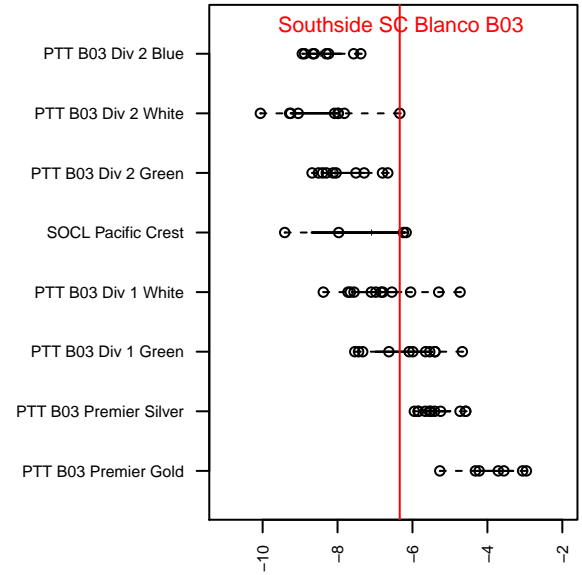

**attack and defense rating
relative to others at age
and all opponents in last 13 months**